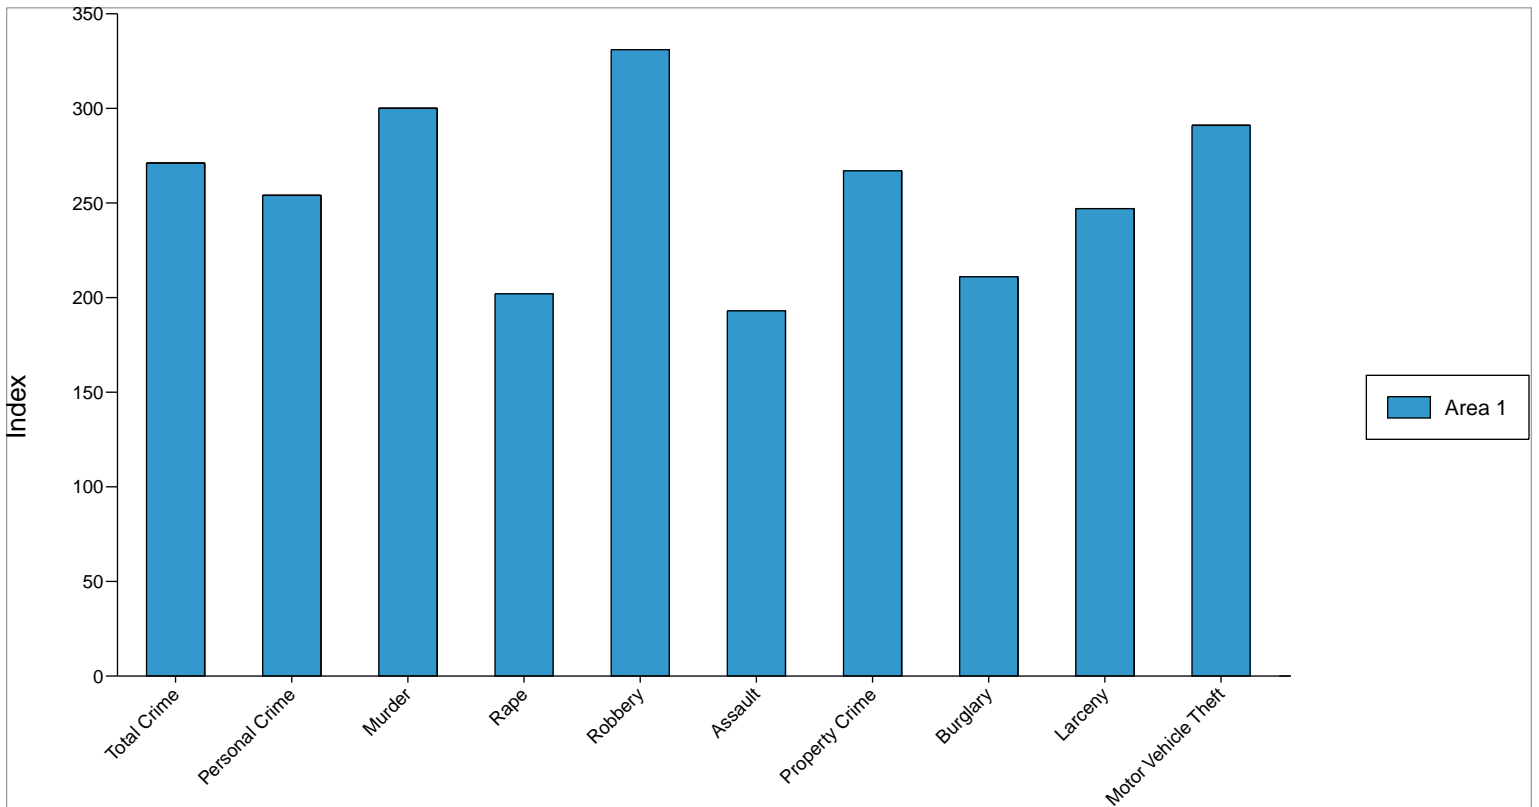

STDBonline office
Latitude: 32.86198
Longitude: -96.809832
Site Type: Radius

5956 Sherry Ln
Dallas, TX 75225
Radius: 3.0 mile

Total Crime	271
Personal Crime	254
Murder	300
Rape	202
Robbery	331
Assault	193
Property Crime	267
Burglary	211
Larceny	247
Motor Vehicle Theft	291

Crime Indexes

Source: Applied Geographic Solutions, Newbury Park, CA